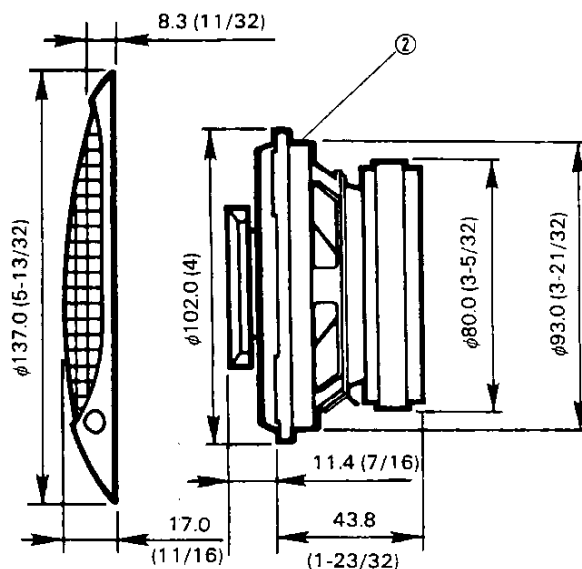

DOOR MOUNT SPEAKER

KFC-1071

SERVICE MANUAL

KENWOOD

© 1986-12 PRINTED IN JAPAN
B51-3109-00 (G) 2015

EXTERNAL VIEW

Unit: mm (inch)

SPECIFICATIONS

Speakers

- Woofer..... 170g (6 oz) Magnet
10cm (4") Water-resistant cone
- Tweeter..... 40mm (1-9/16") cone
- Peak power..... 45 watts
- Sensitivity..... 90 dB/w at 1m
- Impedance..... 4 ohms
- Insulated cable..... 3m (9.8ft) 2 pcs
- Weight per speaker with grille..... 620g (1 lb 6 oz)

PARTS LIST

* New Parts
Parts without Parts No. are not supplied.
Les articles non mentionnes dans le Parts No. ne sont pas fournis.
Teile ohne Parts No. werden nicht geliefert.

Ref.No.	New Parts	Parts No.	Description	Destination
①	*	B06-0256-08	FRONT GRILLE	E
①	*	B06-0257-08	FRONT GRILLE	T
	*	E30-1182-08	SPEAKER CORD SET	
	*	N99-1045-08	SCREW SET	
②	*	T15-0090-08	SPEAKER	